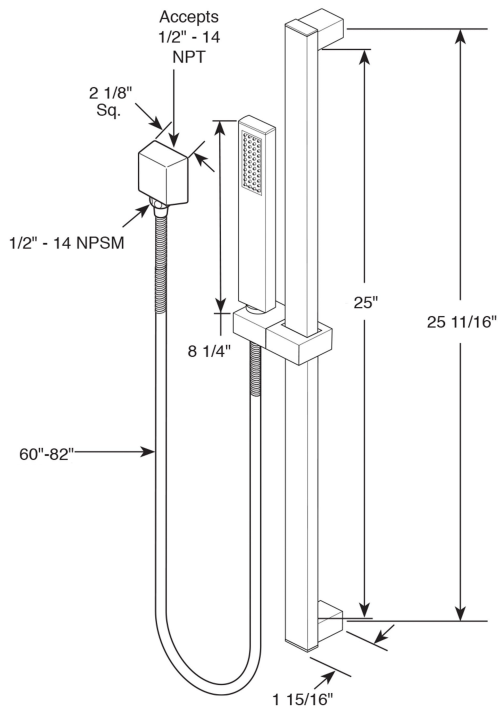

## Specifications

- Type: LED Shower Set
- Valve Core Material: Ceramic
- Surface Treatment: Brushed
- Surface Finish: Brushed Nickel
- Shower Head Material: Brass
- Installation Type: Ceiling Mount

## Shower Head Size:

Flow Rate  
2.5 GPM / 9.5 LPM (rain Shower);

The LED light will change its color by detecting water temperature:  
 0-30°C (32-86°F): Blue LED  
 30-40°C (86-104°F): Green LED  
 40-50°C (104-122°F): Red LED  
 50-100°C (122-212°F): Flashing Red LED

**Note:** The LED lights are powered by water flow, and will be activated once the water is turned on.

**Hand Shower Size:**

**Mixer Size :**

**Body Jet Size :**