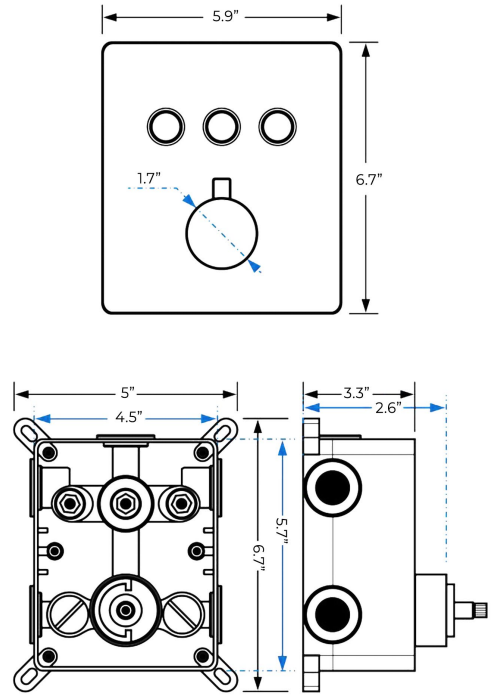

## Specifications

- Type: LED Shower Set
- Valve Core Material: Ceramic
- Surface Treatment: Brushed
- Surface Finish: Brushed Nickel
- Shower Head Material: Brass
- Installation Type: Ceiling Mount

## Shower Head Size:

Flow Rate  
2.5 GPM / 9.5 LPM (rain Shower);

The LED light will change its color by detecting water temperature:  
 0-30°C (32-86°F): Blue LED  
 30-40°C (86-104°F): Green LED  
 40-50°C (104-122°F): Red LED  
 50-100°C (122-212°F): Flashing Red LED

**Note:** The LED lights are powered by water flow, and will be activated once the water is turned on.

**Hand Shower Size:**

**Mixer Size :**

**Body Jet Size :**