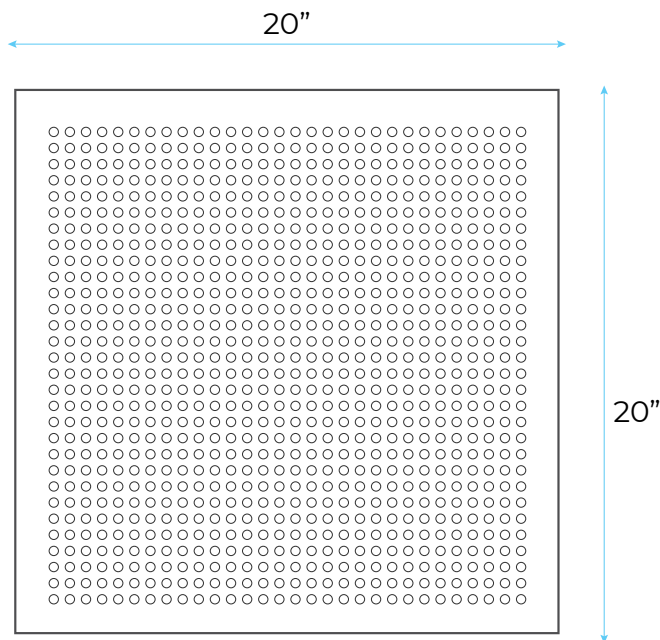

# BATHSELECT BRUSHED NICKEL CEILING MOUNT LED RAINFALL SHOWER SET WITH THERMOSTAT MIXER JET SPRAY AND SLIDEBAR HANDSHOWER SPECS

## Specifications

- Type: LED Shower Set
- Valve Core Material: Ceramic
- Surface Treatment: Brushed
- Surface Finish: Brushed Nickel
- Shower Head Material: Brass
- Installation Type: Ceiling Mount

## Shower Head Size:

Flow Rate  
2.5 GPM / 9.5 LPM (rain Shower);

The LED light will change its color by detecting water temperature:  
 0-30°C (32-86°F): Blue LED  
 30-40°C (86-104°F): Green LED  
 40-50°C (104-122°F): Red LED  
 50-100°C (122-212°F): Flashing Red LED